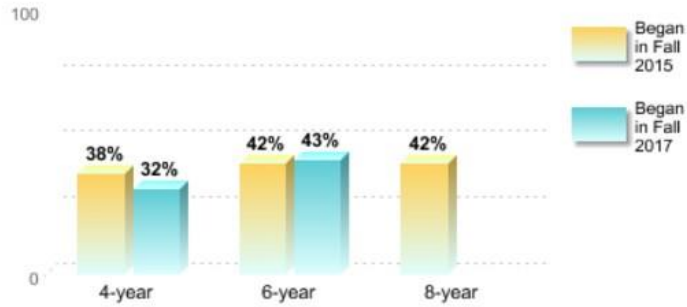

## BACHELOR'S DEGREE GRADUATION RATES

Bachelor's degree graduation rates measure the percentage of entering students beginning their studies full-time and are planning to get a bachelor's degree and who complete their degree program within a specified amount of time.

### GRADUATION RATES FOR STUDENTS PURSUING BACHELOR'S DEGREES

Percentage of Full-time, First-time Students Who Graduated in the Specified Amount of Time and Began in Fall 2015 or Fall 2017